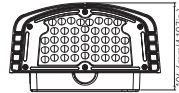

Installation: These luminaries are ideal for outdoor lighting and site lighting.

Rating: UL, Wet Location, DLC

Warranty: 5 years

Listings: cUL, DLC 4.0

View Angle: Type III

Fixture Body: Powder coated die-cast aluminum with PC Lens.

Dimensions:

Small size: 27W/40W

Medium size: 65W

Mounting
0° to +90° tilt adjustments, To meet the needs of customers with different lighting angles.

Photocell
Optional for photocell, and allows for security and energy saving.