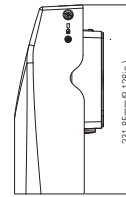

Dimensions:

Small size: 27W/40W

Medium size: 65W

Mounting
0° to +90° tilt adjustments, To meet the needs of customers with different lighting angles.

Photocell
Optional for photocell, and allows for security and energy saving.