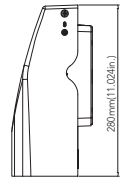

Installation: These luminaries are ideal for outdoor lighting and site lighting.

Rating: UL, Wet Location, DLC

Warranty: 5 years

Listings: cUL, DLC 4.0

View Angle: Type III

Fixture Body: Powder coated die-cast aluminum with PC Lens.

Dimensions:

Small size: 27W/40W

Medium size: 65W

Mounting
0° to +90° tilt adjustments, To meet the needs of customers with different lighting angles.

Photocell
Optional for photocell, and allows for security and energy saving.