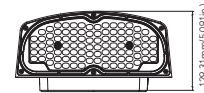

Installation: These luminaries are ideal for outdoor lighting and site lighting.

Rating: UL, Wet Location, DLC

Warranty: 5 years

Listings: cUL, DLC 4.0

View Angle: Type III

Fixture Body: Powder coated die-cast aluminum with PC Lens.

Dimensions:

Small size: 27W/40W

Medium size: 65W

Mounting
0° to +90° tilt adjustments, To meet the needs of customers with different lighting angles.

Photocell
Optional for photocell, and allows for security and energy saving.