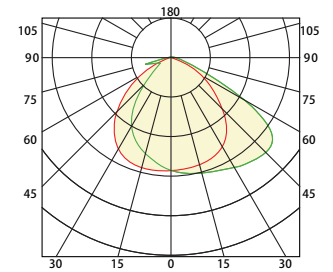

Mounting
0° to +90° tilt adjustments, To meet the needs of customers with different lighting angles.

Photocell
Optional for photocell, and allows for security and energy saving.

Luminous Intensity Distribution Curve