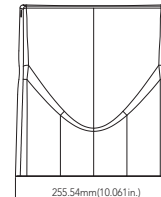

Dimensions:

Small size: 27W/40W

Medium size: 65W

Mounting
0° to +90° tilt adjustments, To meet the needs of customers with different lighting angles.

Photocell
Optional for photocell, and allows for security and energy saving.