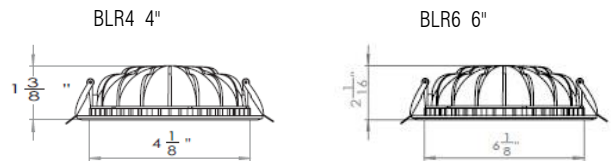

CRI: >80

Lifetime: 50,000 hours minimum

Fixture Body: White powder coated trim with a nano powder reflector, Die Cast Aluminum body.

Dimensions:

ORDERING INFORMATION

EX: FRD-BLR4-008-12V-40K-DM-NCH

Series	Wattage (Lumens)	Input Voltage	Temperature	Dimmable	Mounting Hardware	Battery
1a. FRD-U085-BLR4	2a. 008 (8W; 800lm)	3a. 12V	4a. 30K (3000K)	5a.(Blank)	6a. (Blank)	7a. (NA)
1b. FRD-U085-BLR6	2b. 014 (14W; 1,400lm)	3b. 27V	4b. 40K (4000K)	5a. DM	6b. NCH	
			4c. 50K (5000K)			