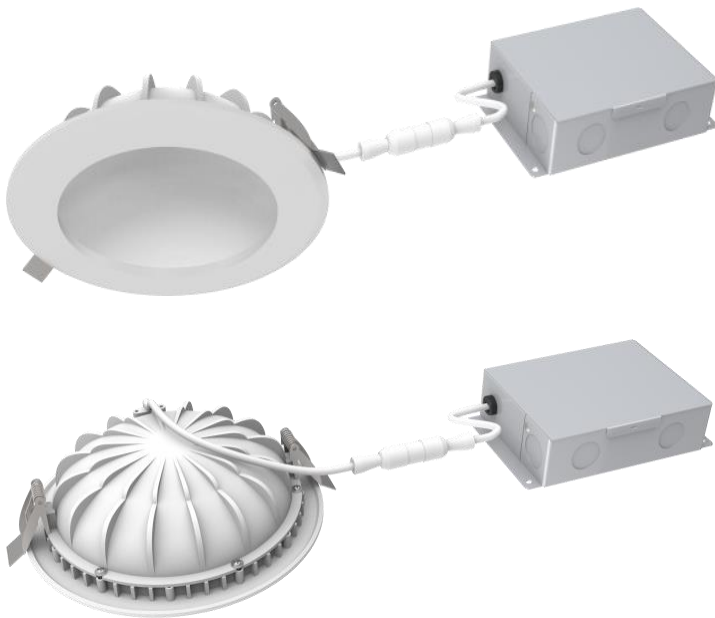

Project Name	
Project #	
Model #	
Type	

FRD-U0850 BLR4 / BLR6 Series

FEATURES & SPECIFICATIONS

Description

Interior Dome Lights are designed to reduce targeting and improve design for better quality light. Gentle light comes out after reflected through reflector, to achieve soft lighting without seeing the light source, replaced direct lighting, like a moon hanging on the ceiling. Lights are available with LED Lighting technology and offer a stylish sleek appearance.

Features

Die cast aluminum body material with good heat dissipation High quality LED provides bright ambient lighting
 Higher reflection rate Reflector with nano powder sprayed on surface
 New construction is optional, no housing required Trimless design is available
 Use FT4 wire with high flame retardant grade
 Independent drive junction box, easy to replace
 Can be installed in 0.5" to 1.25" thick ceilings
 Safe isolated power supply
 Flicker free stable dimming, can be compatible with multi brand dimmers

CRI: >80

Lifetime: 50,000 hours minimum

Fixture Body: White powder coated trim with a nano powder reflector, Die Cast Aluminum body.

Dimensions:

ORDERING INFORMATION

EX: FRD-BLR4-008-12V-40K-DM-NCH

Series	Wattage (Lumens)	Input Voltage	Temperature	Dimmable	Mounting Hardware	Battery
1a. FRD-U085-BLR4	2a. 008 (8W; 800lm)	3a. 12V	4a. 30K (3000K)	5a.(Blank)	6a. (Blank)	7a. (NA)
1b. FRD-U085-BLR6	2b. 014 (14W; 1,400lm)	3b. 27V	4b. 40K (4000K)	5a. DM	6b. NCH	
			4c. 50K (5000K)			