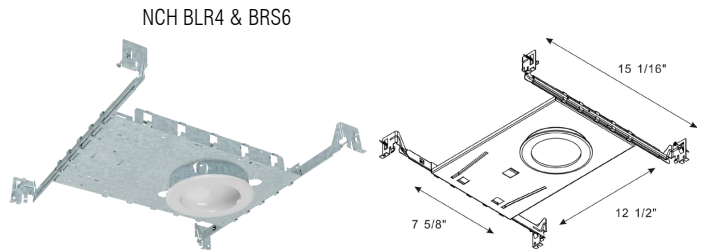

Project Name	
Project #	
Model #	
Type	

FRD-U0850 BLR4 / BLR6 Series

FEATURES & SPECIFICATIONS

Description

Interior Dome Lights are designed to reduce targeting and improve design for better quality light. Gentle light comes out after reflected through reflector, to achieve soft lighting without seeing the light source, replaced direct lighting, like a moon hanging on the ceiling. Lights are available with LED Lighting technology and offer a stylish sleek appearance.

Features

Die cast aluminum body material with good heat dissipation High quality LED provides bright ambient lighting
 Higher reflection rate Reflector with nano powder sprayed on surface
 New construction is optional, no housing required Trimless design is available
 Use FT4 wire with high flame retardant grade
 Independent drive junction box, easy to replace
 Can be installed in 0.5" to 1.25" thick ceilings
 Safe isolated power supply
 Flicker free stable dimming, can be compatible with multi brand dimmers

CRI: >80

Lifetime: 50,000 hours minimum

Fixture Body: White powder coated trim with a nano powder reflector, Die Cast Aluminum body.

Dimensions:

ORDERING INFORMATION

EX: FRD-BLR4-008-12V-40K-DM-NCH

Series	Wattage (Lumens)	Input Voltage	Temperature	Dimmable	Mounting Hardware	Battery
1a. FRD-U085-BLR4	2a. 008 (8W; 800lm)	3a. 12V	4a. 30K (3000K)	5a.(Blank)	6a. (Blank)	7a. (NA)
1b. FRD-U085-BLR6	2b. 014 (14W; 1,400lm)	3b. 27V	4b. 40K (4000K)	5a. DM	6b. NCH	
			4c. 50K (5000K)			