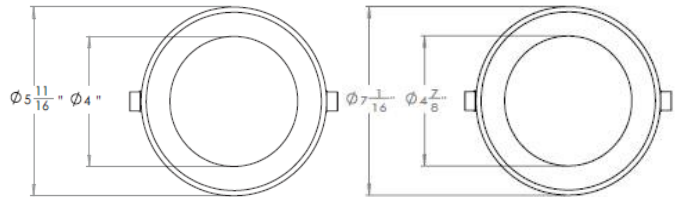

CRI: >80

Lifetime: 50,000 hours minimum

Fixture Body: White powder coated trim with a nano powder reflector, Die Cast Aluminum body.

Dimensions:

ORDERING INFORMATION

EX: FRD-BLR4-008-12V-40K-DM-NCH

Series	Wattage (Lumens)	Input Voltage	Temperature	Dimmable	Mounting Hardware	Battery
1a. FRD-U085-BLR4	2a. 008 (8W; 800lm)	3a. 12V	4a. 30K (3000K)	5a.(Blank)	6a. (Blank)	7a. (NA)
1b. FRD-U085-BLR6	2b. 014 (14W; 1,400lm)	3b. 27V	4b. 40K (4000K)	5a. DM	6b. NCH	
			4c. 50K (5000K)			