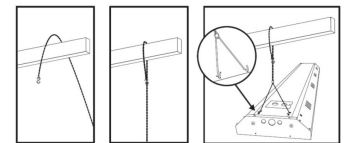

Project Name	
Project #	
Model #	
Type	

FHB-U004-LH LED Series

FEATURES & SPECIFICATIONS

Intended Use: The FHB-U004-LHLXX series is an excellent choice for powerful and energy efficient high ceiling, indoor lighting. These luminaries are made of Steel. The finish product has a refined and modern look with efficient LED technology to keep energy costs down while still providing excellent and long lasting lighting.

Installation: These luminaries are ideal for architectural and commercial applications. It is designed for warehouses, workshops, factories, toll stations, supermarkets, exhibition halls, gymnasiums, and other high ceiling locations.

IP Rating: Damp Location

Warranty: 5 years

Listing: UL

Lifetime: 50,000 hours

CRI: 80

Mounting Hardware Included: 3' Chain & Hooks

Fixture Body: Steel and white acrylic lens.

Dimensions:

- 110W 23.8" L x 12.6" W x 3.62" H
- 165W 23.8" L x 17.3" W x 3.62" H
- 165W 45.9" L x 12.6" W x 3.62" H
- 225W 45.9" L x 12.6" W x 3.62" H
- 325W 45.9" L x 17.3" W x 3.62" H

ORDERING INFORMATION

EX: FHB-U004-LH2-110-UNV-40K-DCD

Series	Wattage (Lumens)	Input Vac	Temperature	Dimmable	Diffuser	Sensor	Battery
1a. FHB-U004-LH2	2a. 080 (080W; 10,400lm)	3a. 27V	4a. 35K (3500K)	5a. (Blank)	6a. AL	7a. (blank)	8a. (blank)
1b. FHB-U004-LH3	2b. 110 (110W; 14,850lm)		4b. 40K (4000K)	5b. DCD	6b. MD	7b. MS	8b. EM
1c. FHB-U004-LH5	2c. 165 (165W; 21,450lm)		4c. 50K (5000K)		6c. PD		
1d. FHB-U004-LH6	2d. 225 (225W; 39,250lm)				6d. CD		
	2e. 325 (325W; 42,250lm)						

Notes:

If you do not see an option you would like please inquire directly and we will work to accommodate your needs

1a. 2'x1' model; only available in 110W & 165W

1b. 4'x1' model; only available in 165W, 225W, 325W

3a. 120-277V input voltage

5a. Leave blank if dimming is not required

5b. 0-10V DC dimming

6a. Aisle Lens   6b. Medium Lens

6c. Plastic Diffuser   6d. Clear Diffuser

7a. Leave blank if sensor is not required

7b. Motion

8a. Leave blank if no sensor required

8b. 90 Minutes EM battery

All of the products and specifications can change without prior notice

Please note this specification sheet is considered to be business promotional material and not used for product listing identification purposes